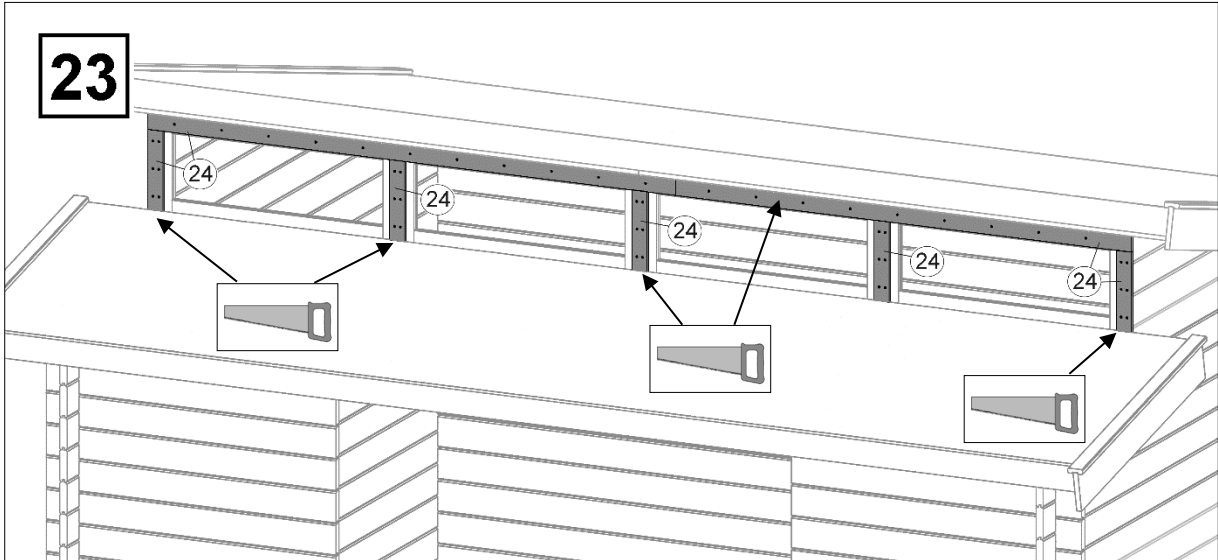

158.3030.00.00 / 04

158.3830.00.00 / 04

Abbildung 158.3030.00.00

Blockhaustür, 2-flüglig

en	Blockboard cabin door, 2 panes
fr	porte maison en madriers, 2 vantaux
it	porta per casetta in listoni, a 2 ante

25

Pos	Abbildung	Abmessung	Pos	Abbildung	Abmessung
(D.1)		46 / 80	(D.6)		
(D.2)		46 / 80	(D.7)		21 / 67
(D.3)		46 / 80	(D.8)		21 / 67
(D.4)		5 / 15 / 1750	(D.9)		21 / 67
(D.5)					

158.3830.00.20 und 158.3838.00.20