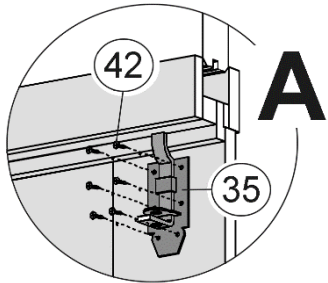

158.3030.00.00 / 04

158.3830.00.00 / 04

Abbildung 158.3030.00.00

Blockhaustür, 2-flüglig

en	Blockboard cabin door, 2 panes
fr	porte maison en madriers, 2 vantaux
it	porta per casetta in listoni, a 2 ante

25

Pos	Abbildung	Abmessung	Pos	Abbildung	Abmessung
(D.1)		46 / 80	(D.6)		
(D.2)		46 / 80	(D.7)		21 / 67
(D.3)		46 / 80	(D.8)		21 / 67
(D.4)		5 / 15 / 1750	(D.9)		21 / 67
(D.5)					

158.3830.00.20 und 158.3838.00.20